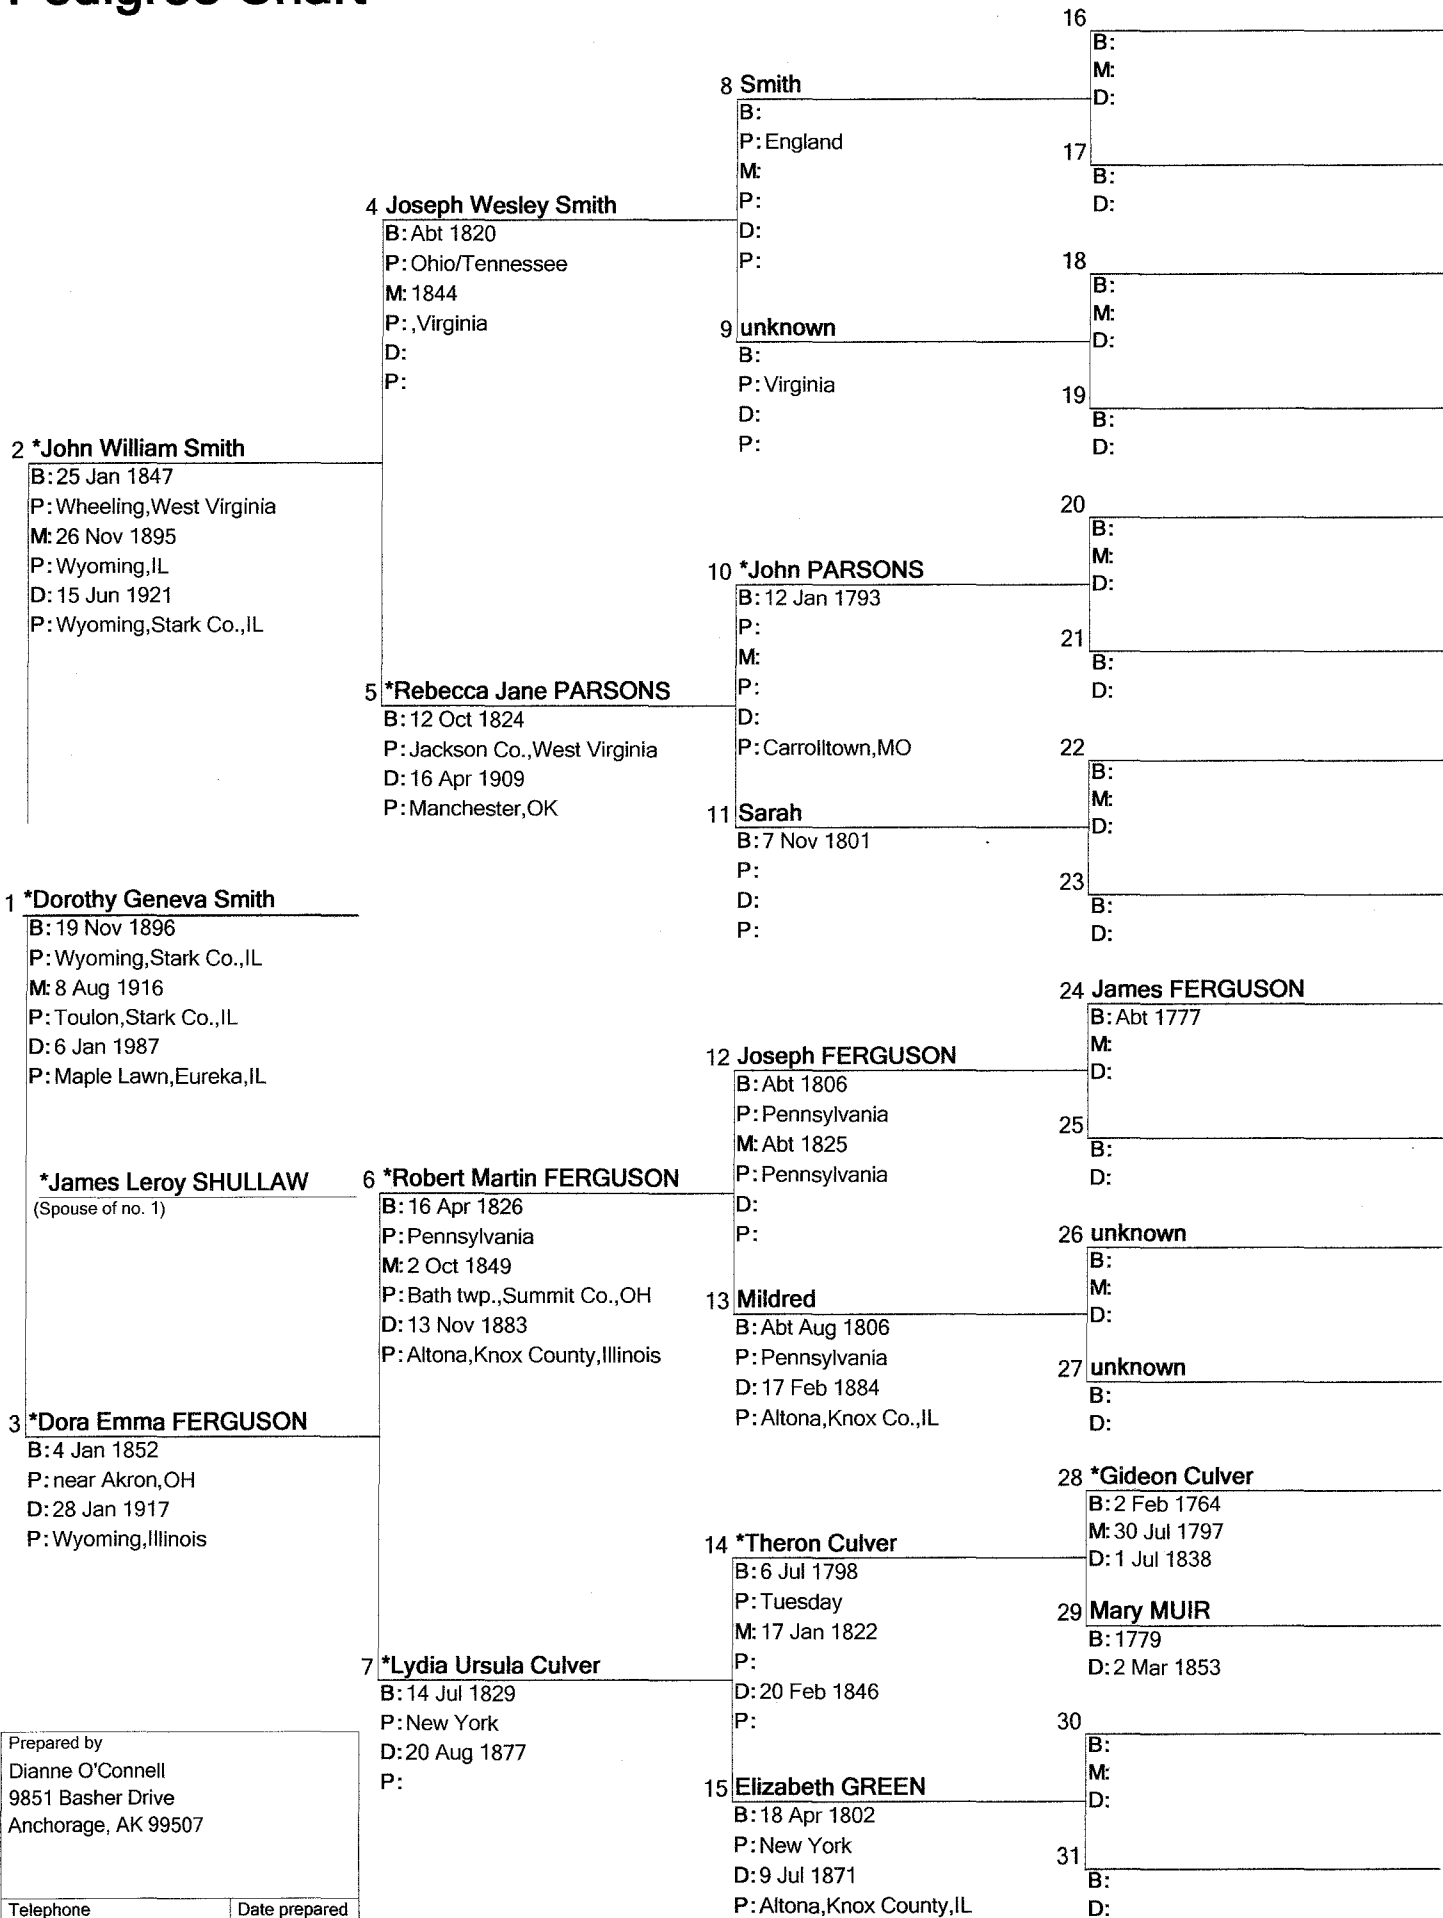

Pedigree Chart

Chart no. 1

Prepared by
 Dianne O'Connell
 9851 Basher Drive
 Anchorage, AK 99507

Telephone	Date prepared 6 Feb 2009
-----------	-----------------------------