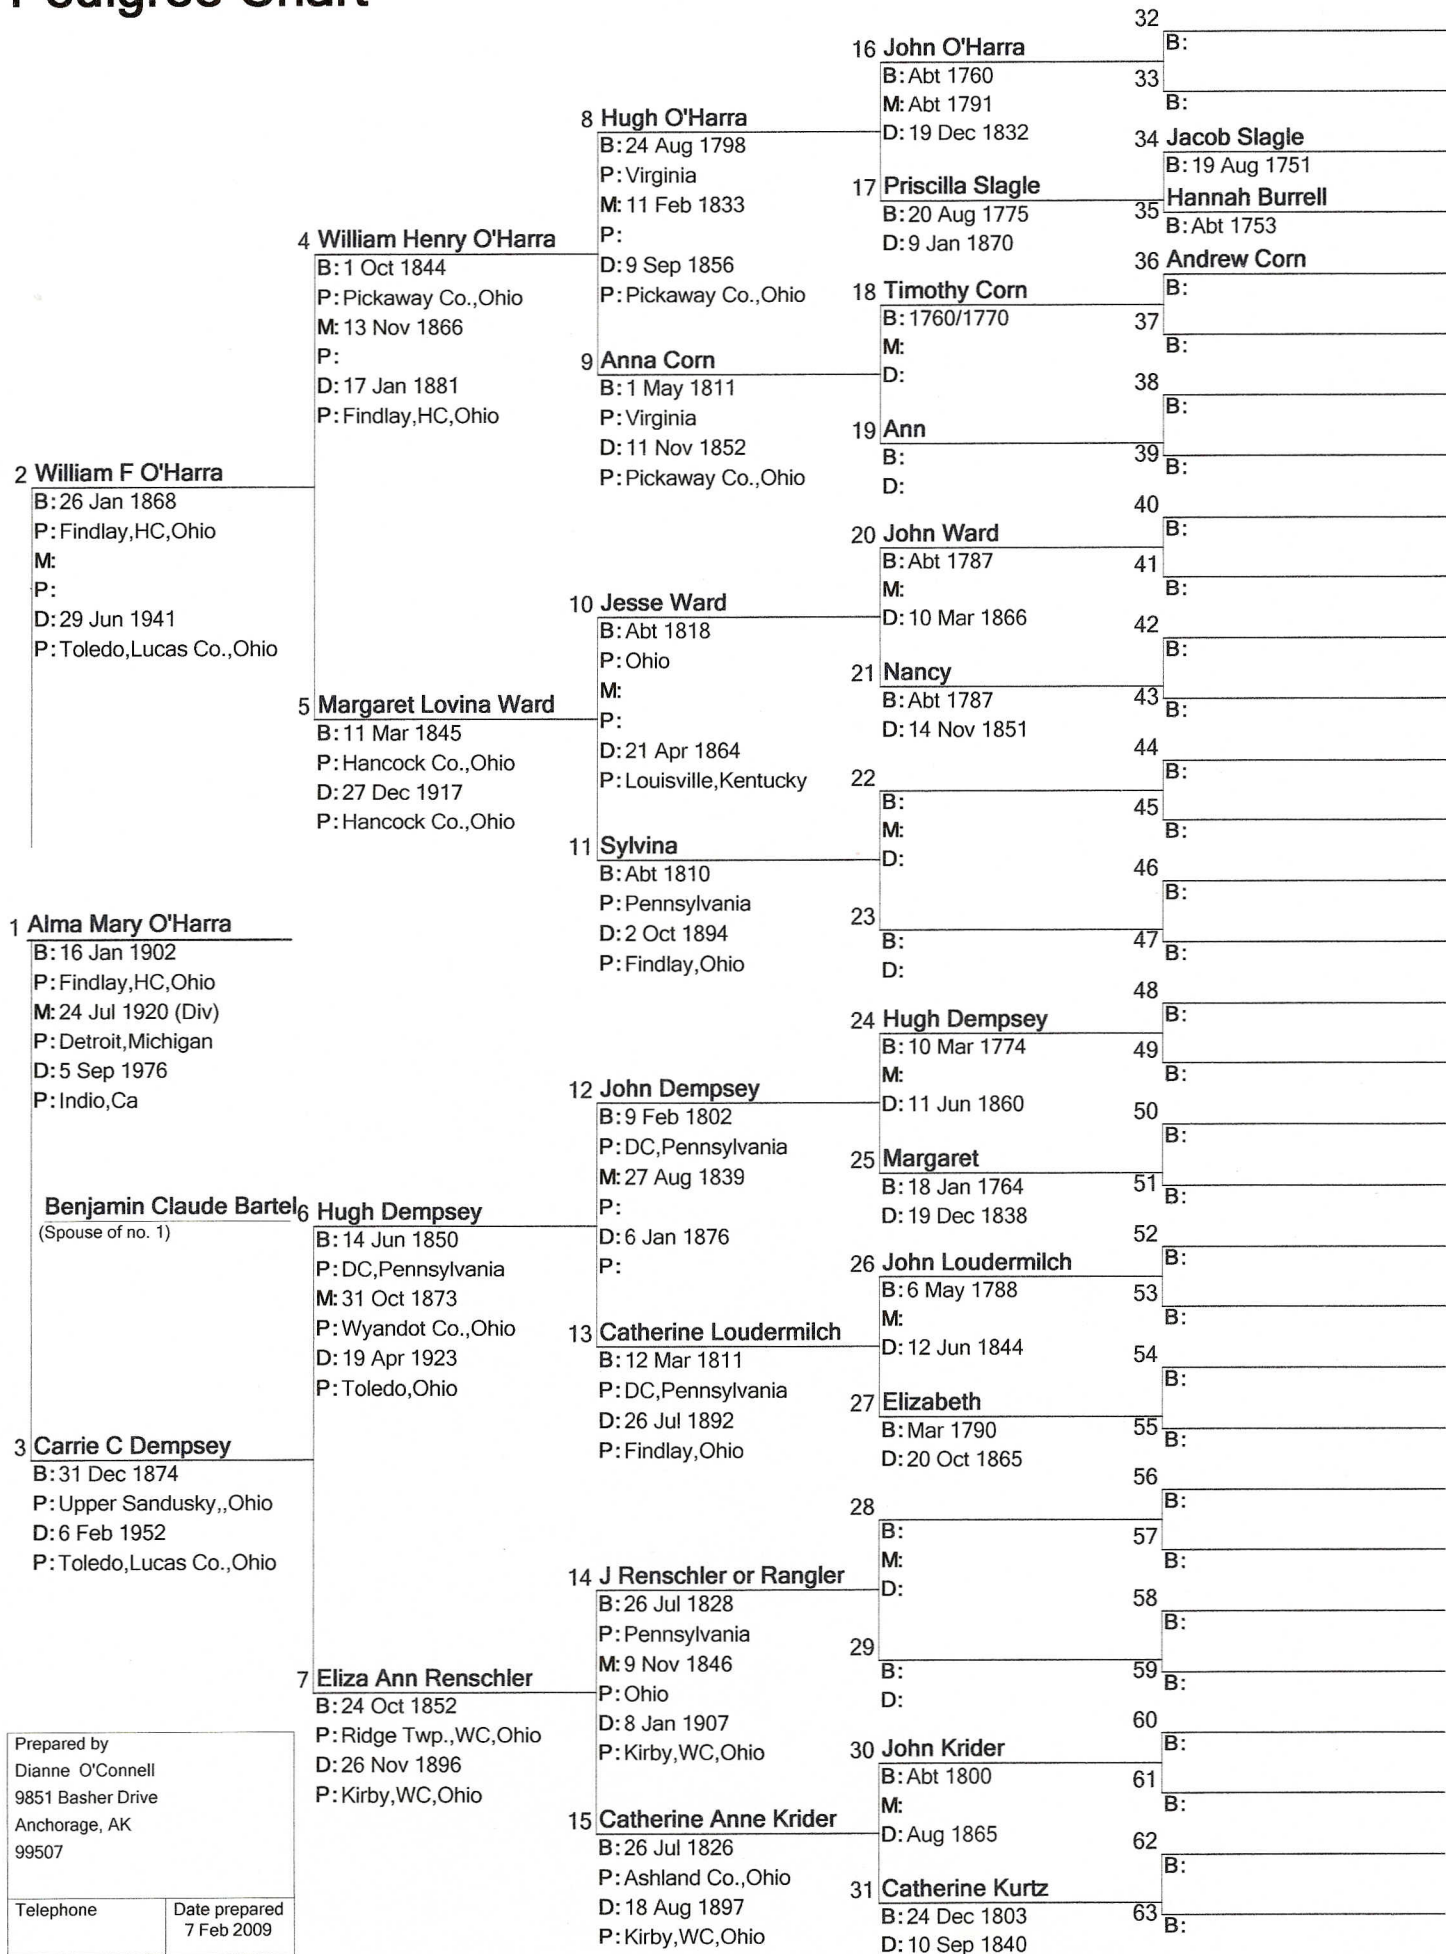

# Pedigree Chart

Prepared by  
 Dianne O'Connell  
 9851 Basher Drive  
 Anchorage, AK  
 99507

Telephone      Date prepared  
 7 Feb 2009