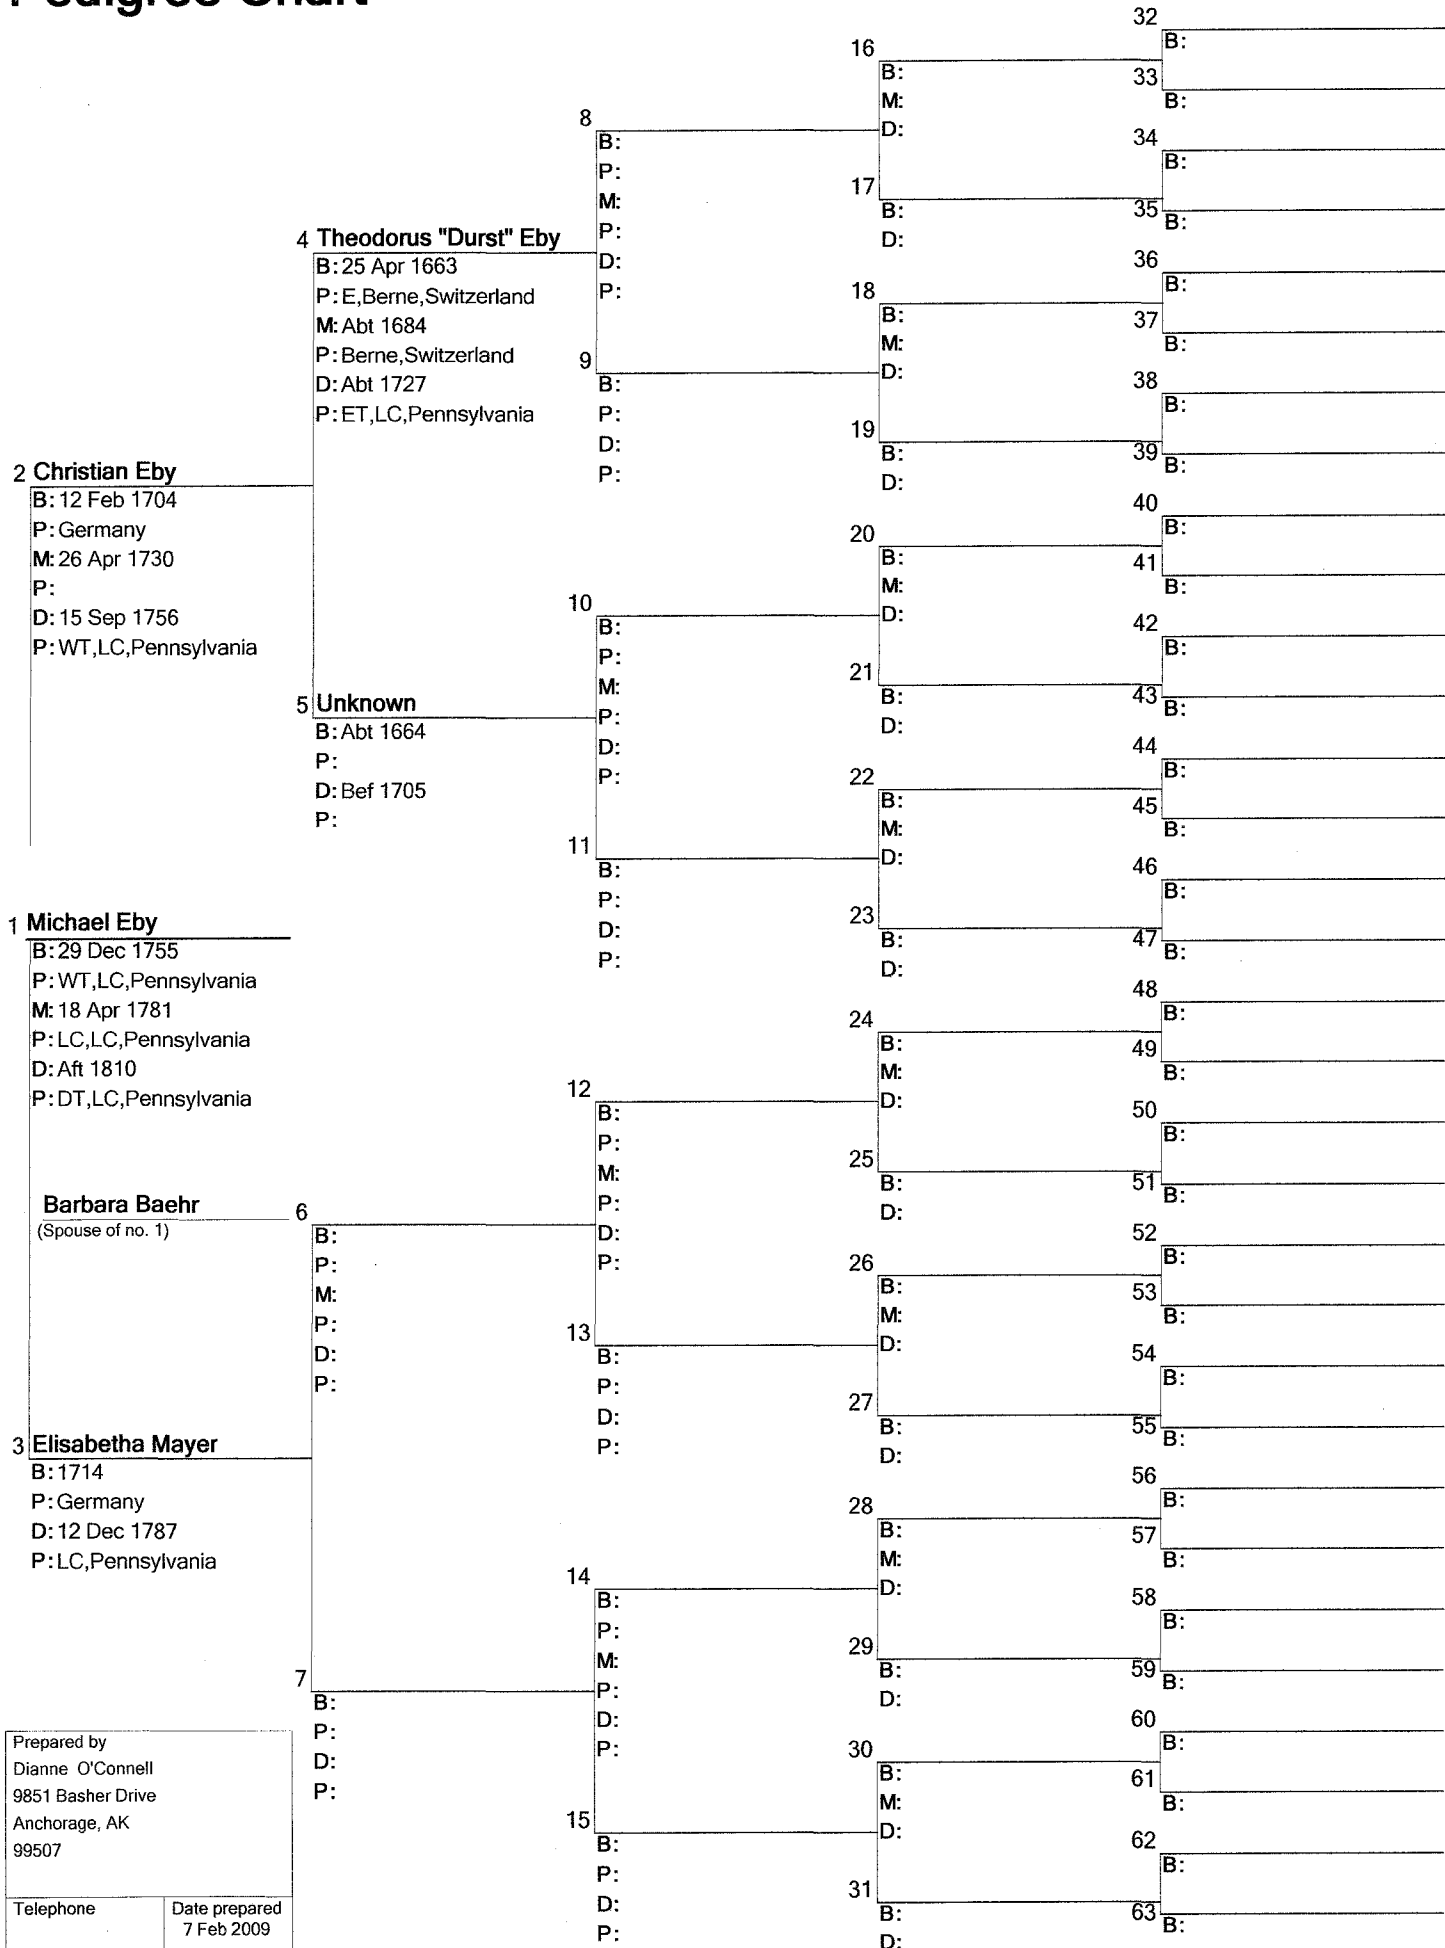

Pedigree Chart

Prepared by
 Dianne O'Connell
 9851 Basher Drive
 Anchorage, AK
 99507

Telephone Date prepared
 7 Feb 2009

Pedigree Chart

Prepared by
 Dianne O'Connell
 9851 Basher Drive
 Anchorage, AK
 99507

Telephone _____ Date prepared
 7 Feb 2009