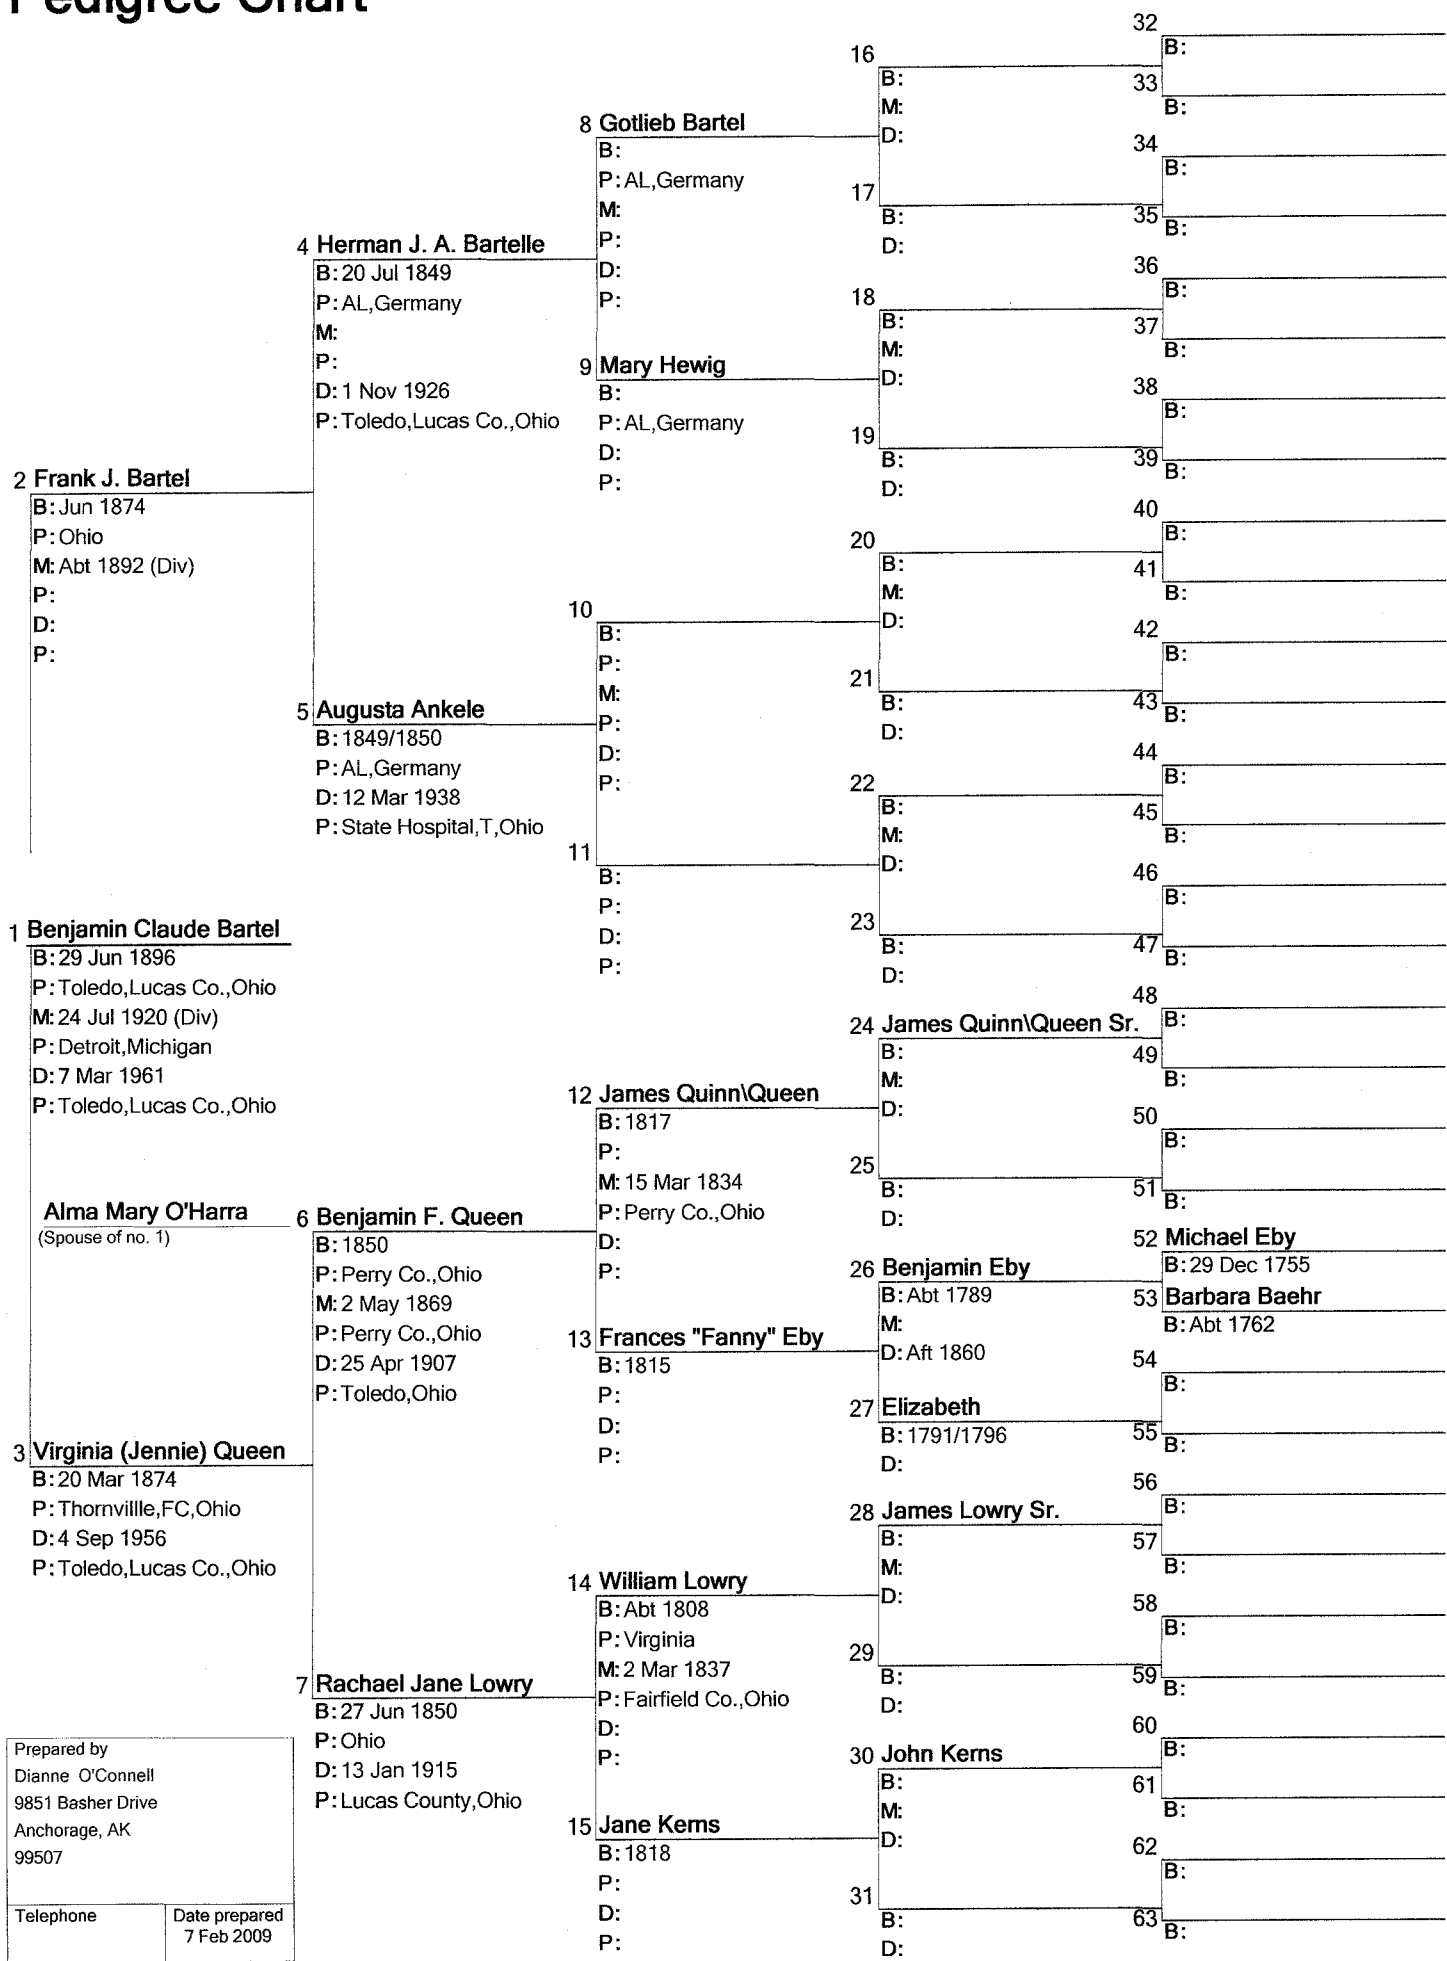

Pedigree Chart

Prepared by
 Dianne O'Connell
 9851 Basher Drive
 Anchorage, AK
 99507

Telephone Date prepared
 7 Feb 2009

Pedigree Chart

Prepared by
 Dianne O'Connell
 9851 Basher Drive
 Anchorage, AK
 99507

Telephone _____ Date prepared
 7 Feb 2009