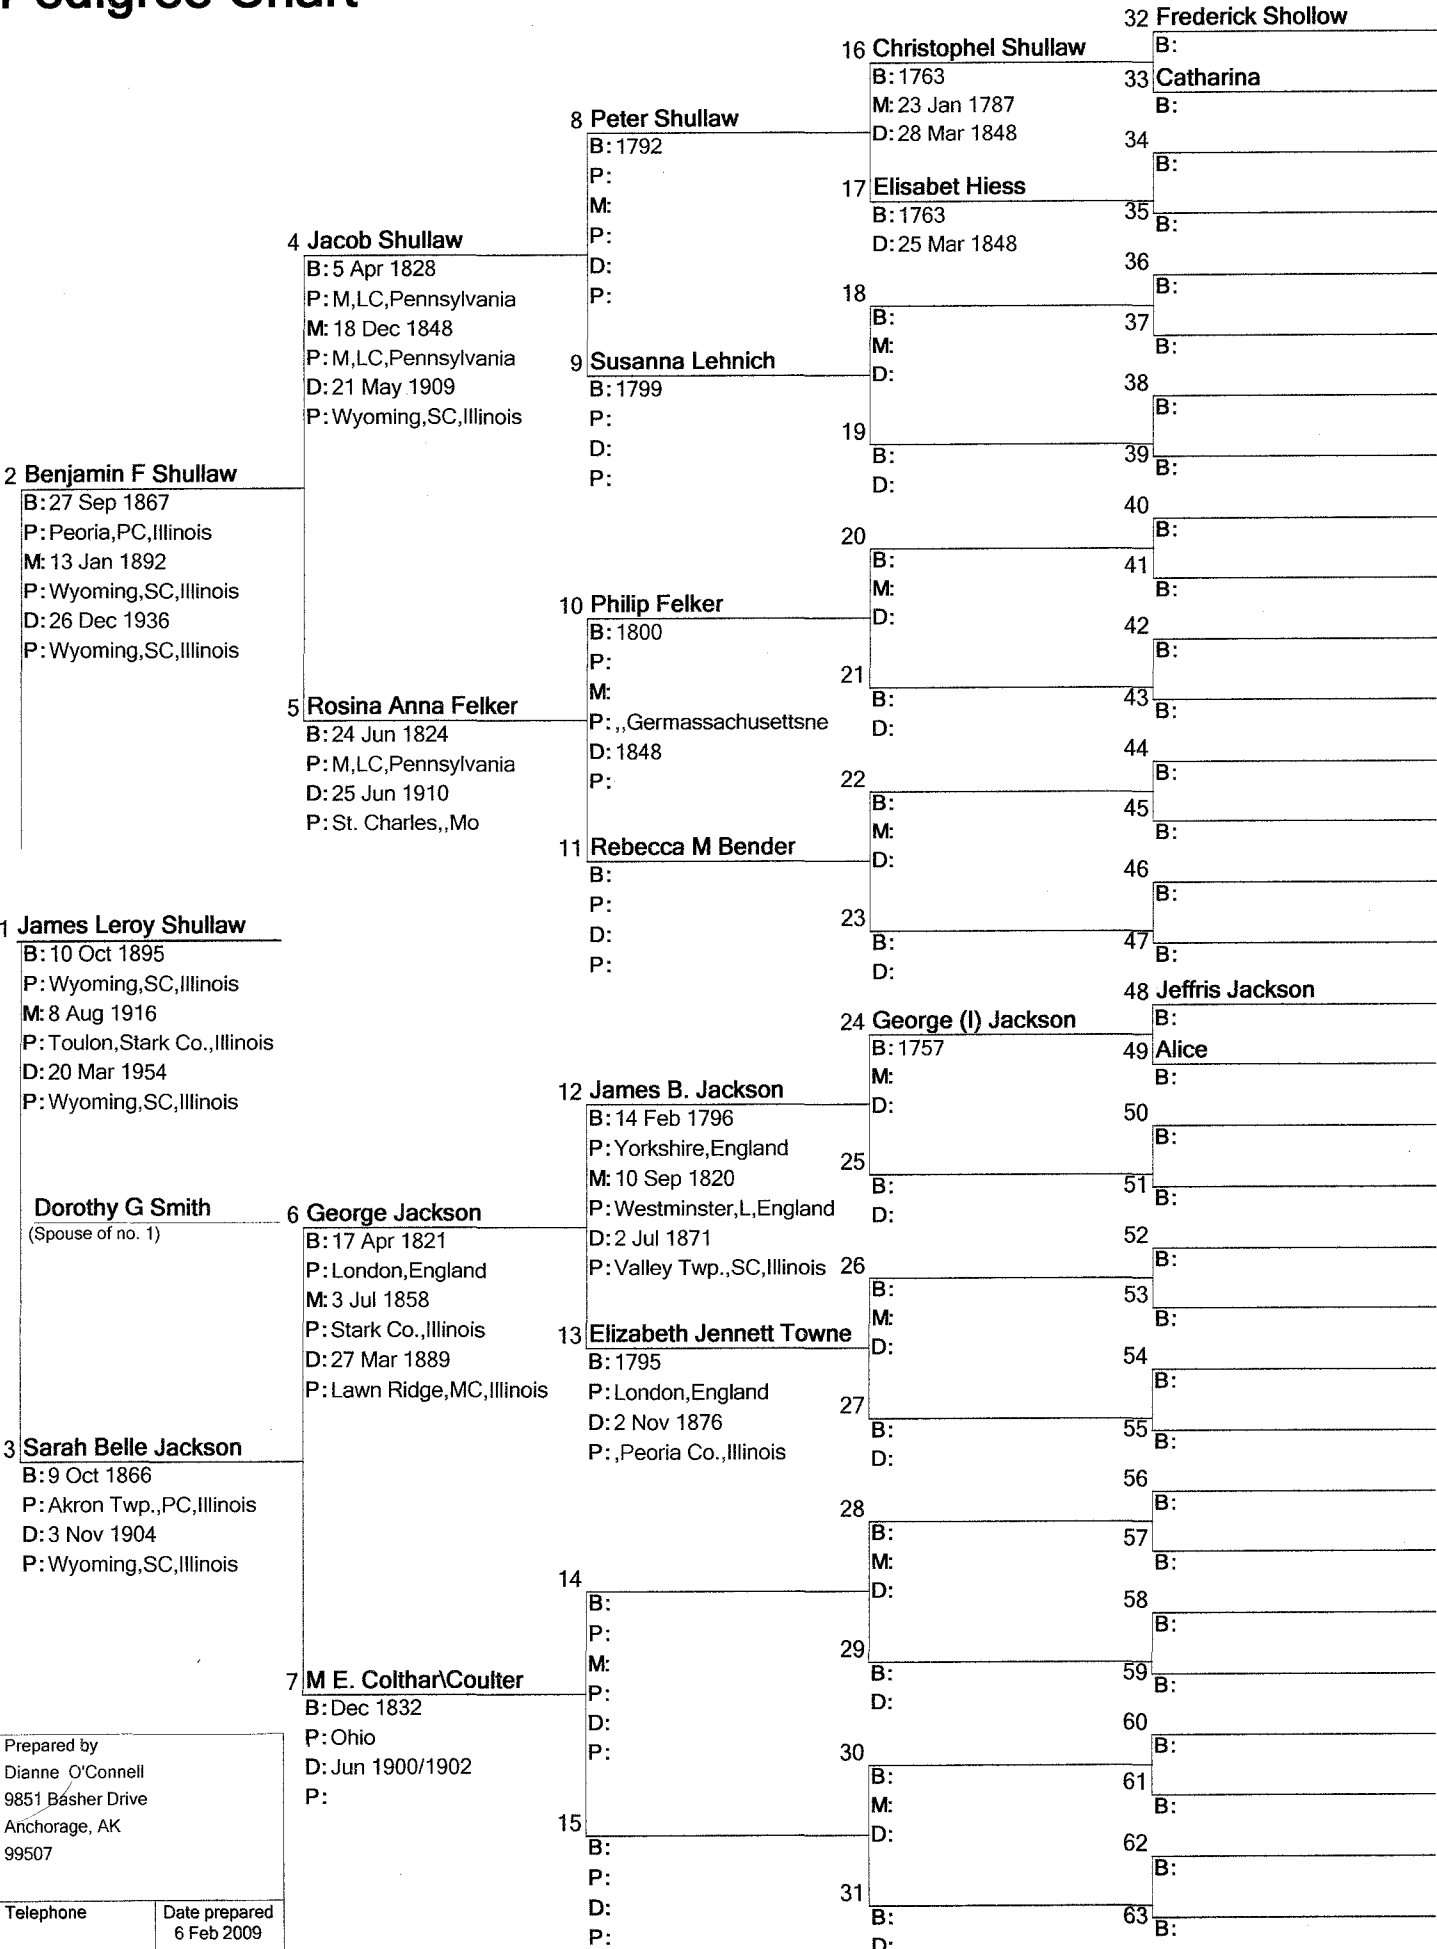

Pedigree Chart

Prepared by
 Dianne O'Connell
 9851 Basher Drive
 Anchorage, AK
 99507

Telephone Date prepared
 6 Feb 2009