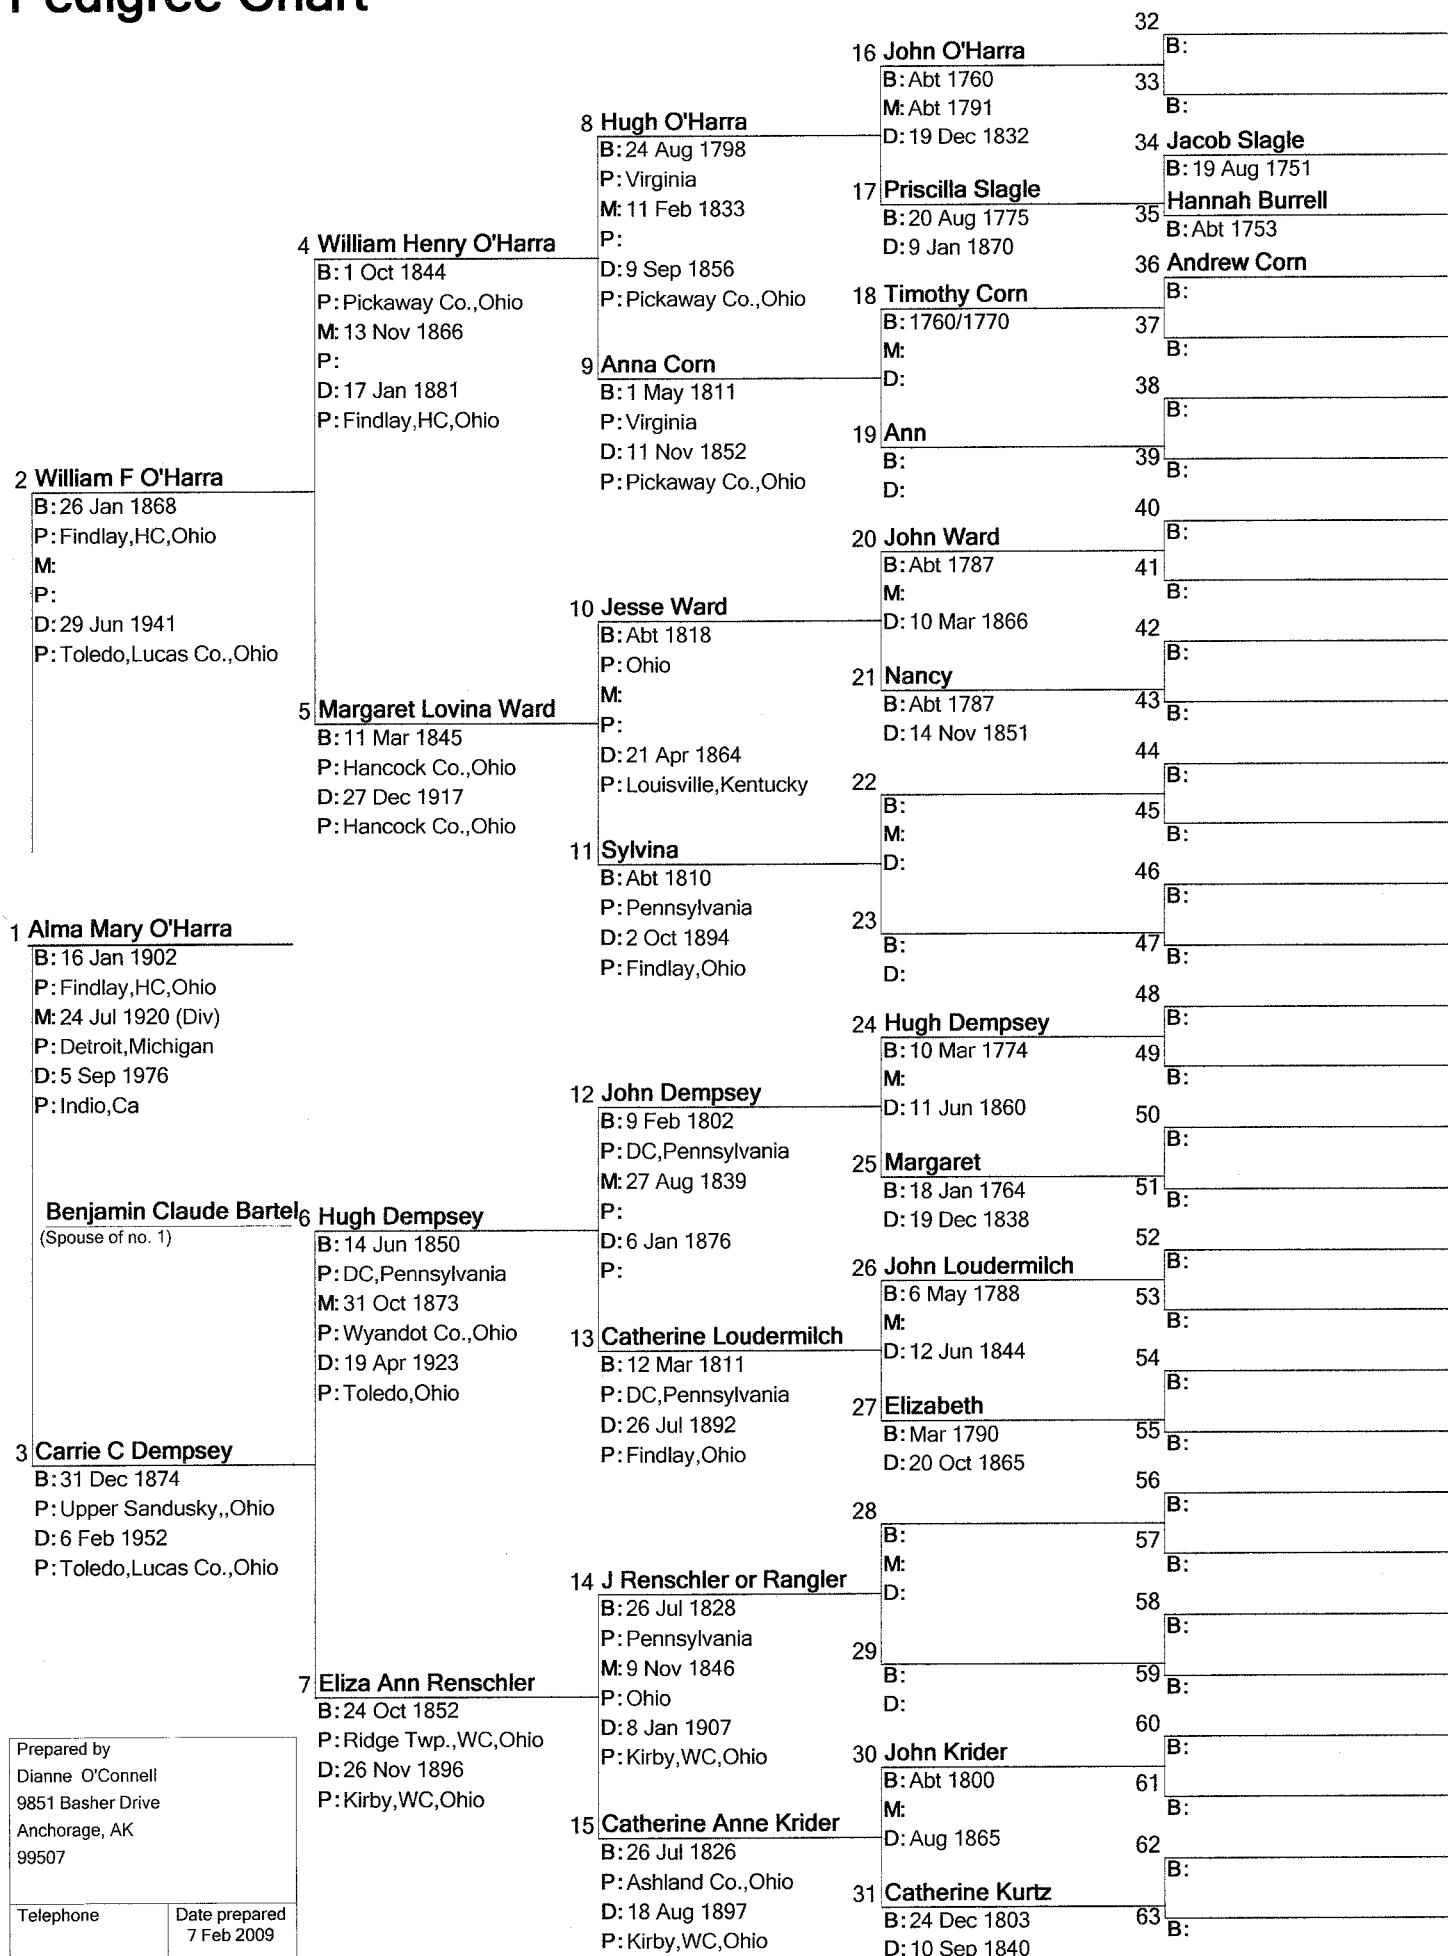

Pedigree Chart

Prepared by
Dianne O'Connell
9851 Basher Drive
Anchorage, AK
99507

Telephone   Date prepared
7 Feb 2009