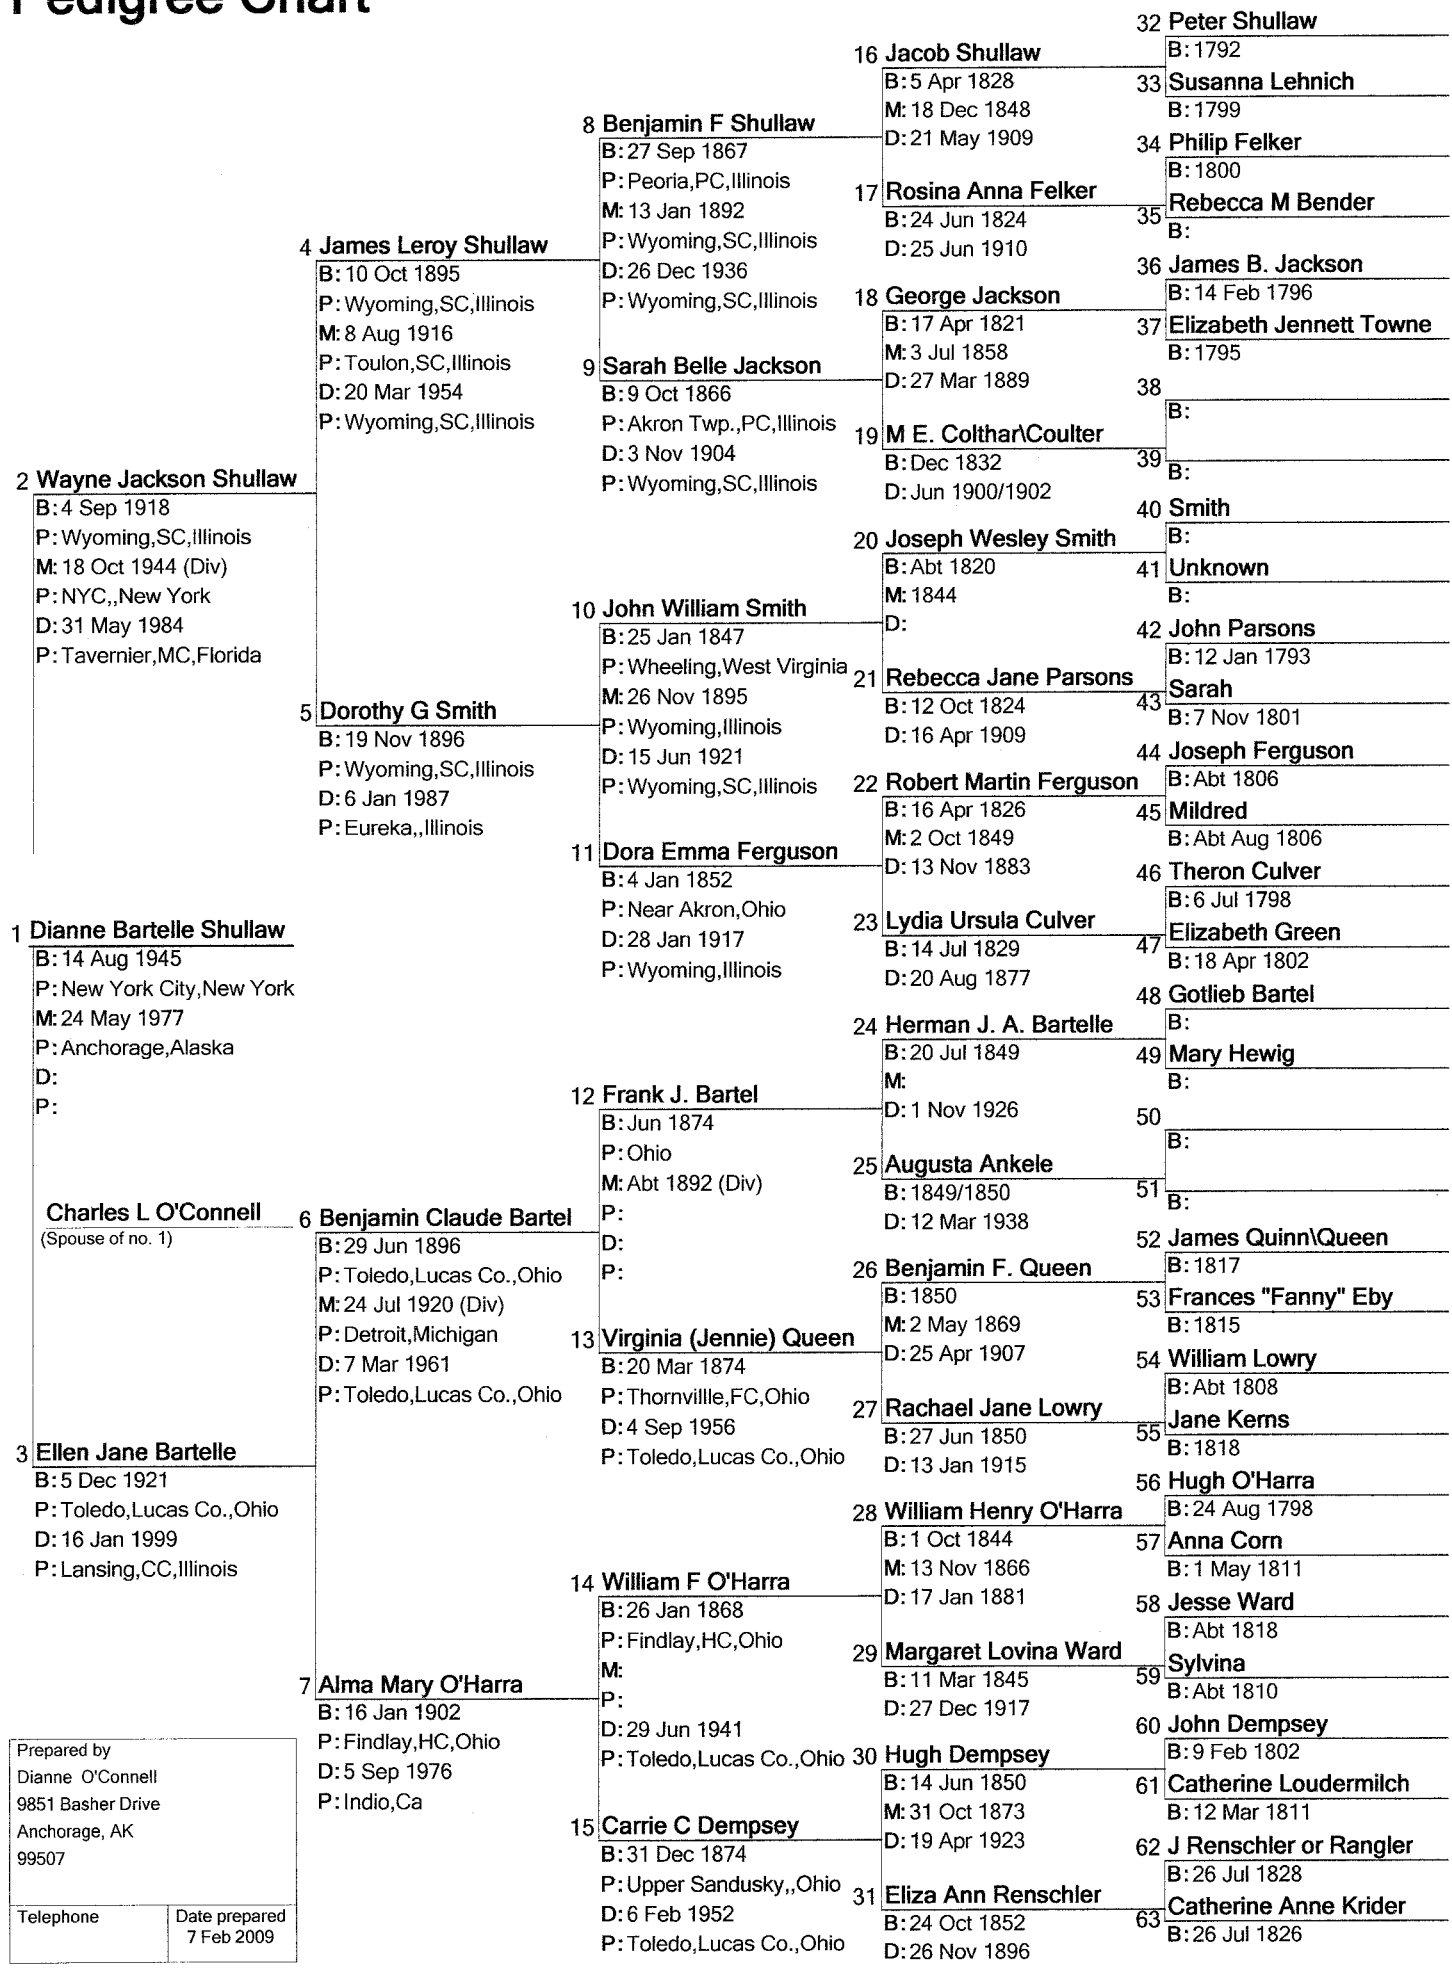

Pedigree Chart

Prepared by
Dianne O'Connell
9851 Basher Drive
Anchorage, AK
99507

Telephone   Date prepared
7 Feb 2009