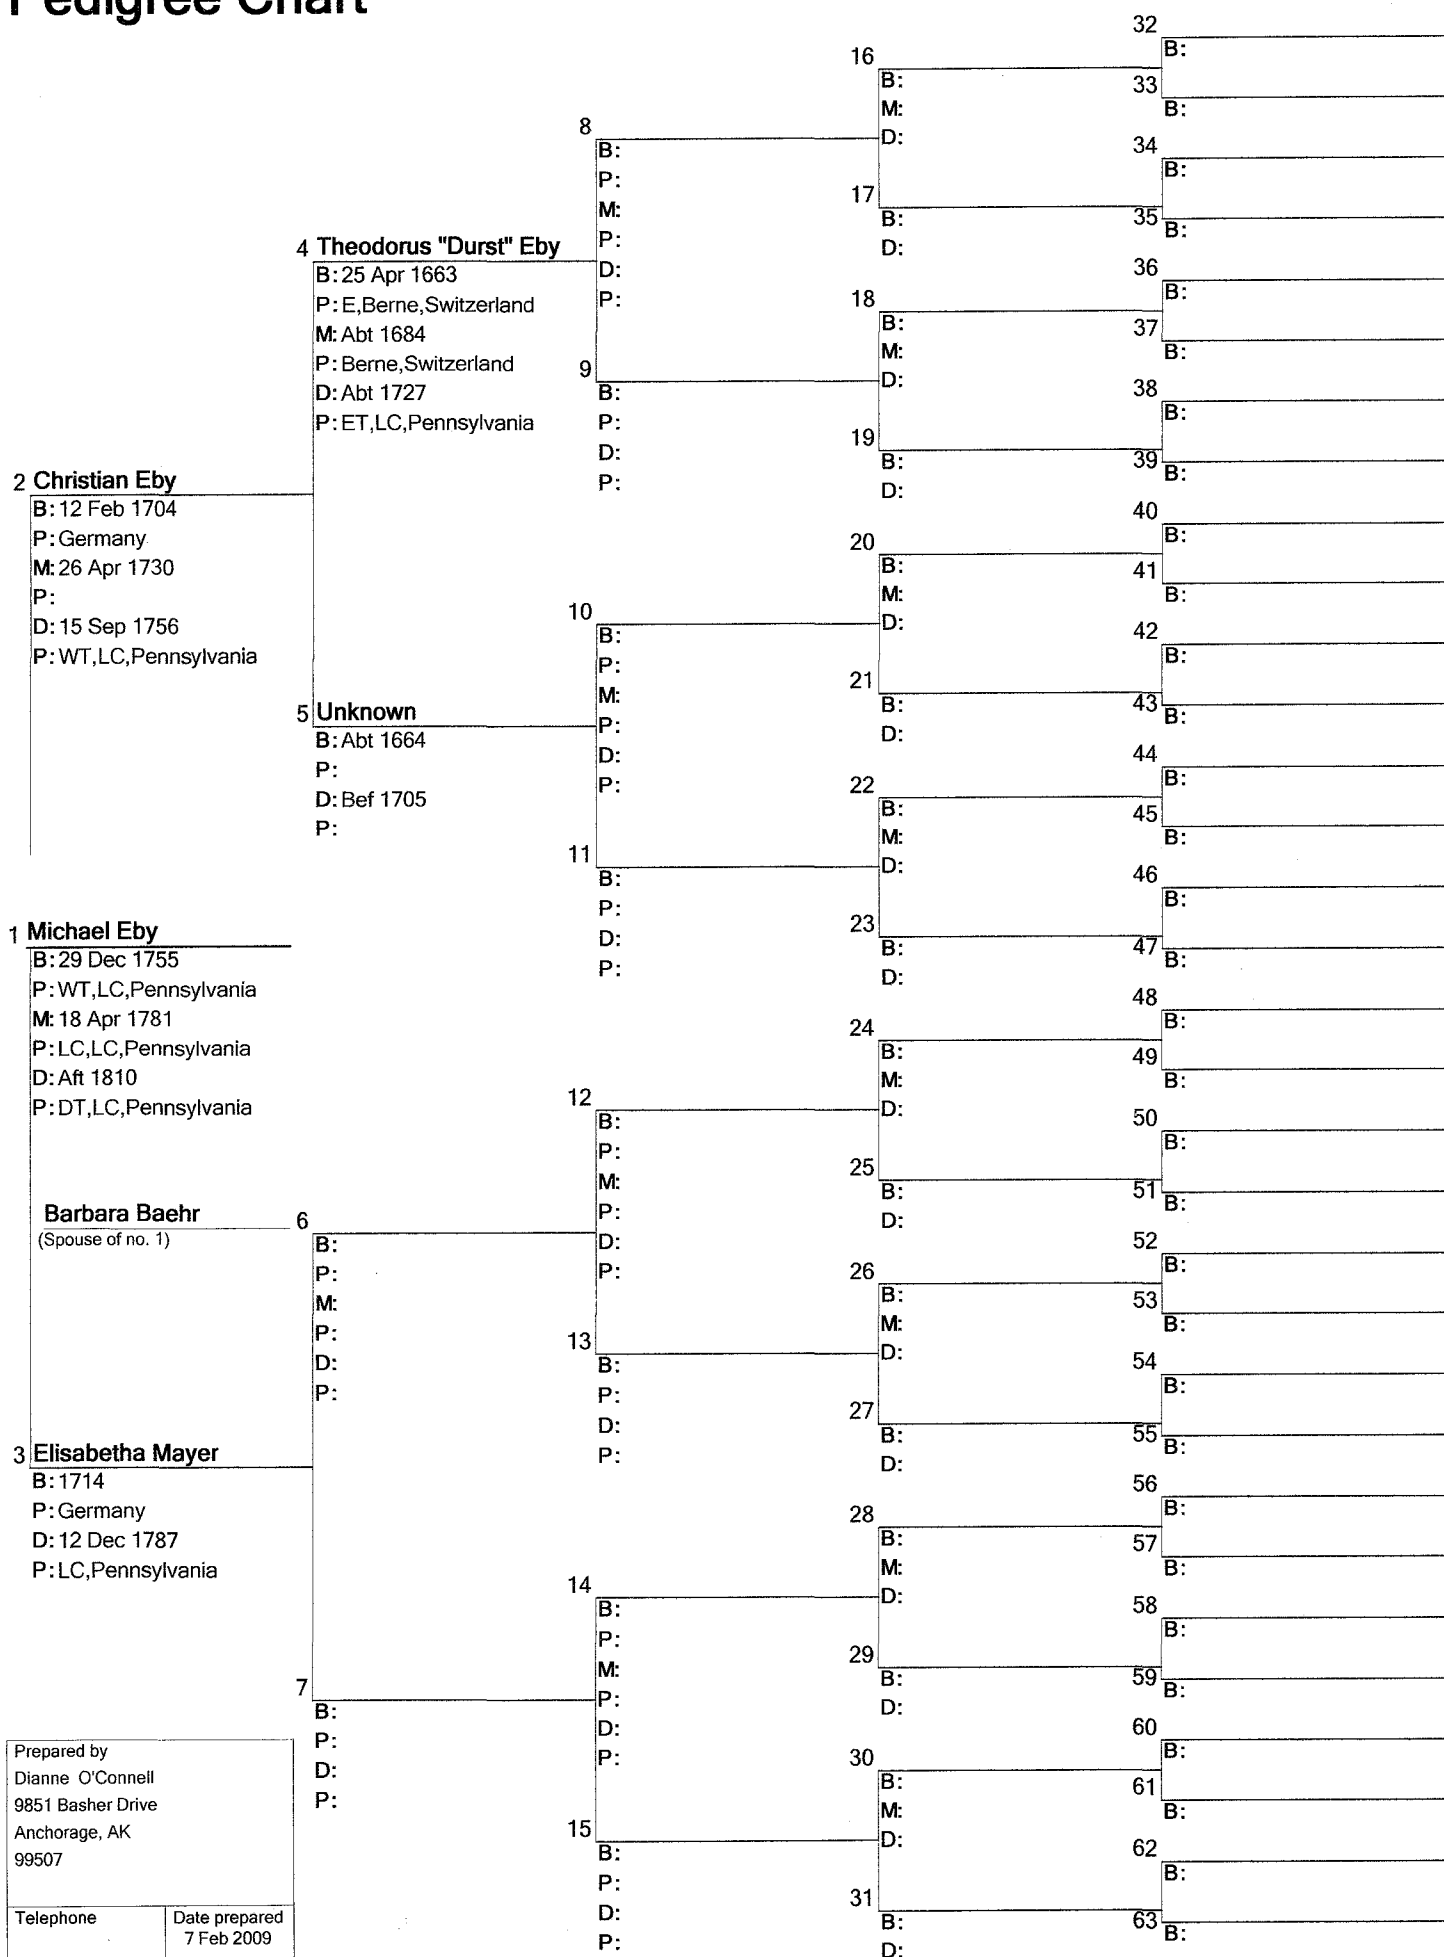

Pedigree Chart

Prepared by
Dianne O'Connell
9851 Basher Drive
Anchorage, AK
99507

Telephone _____ Date prepared
7 Feb 2009