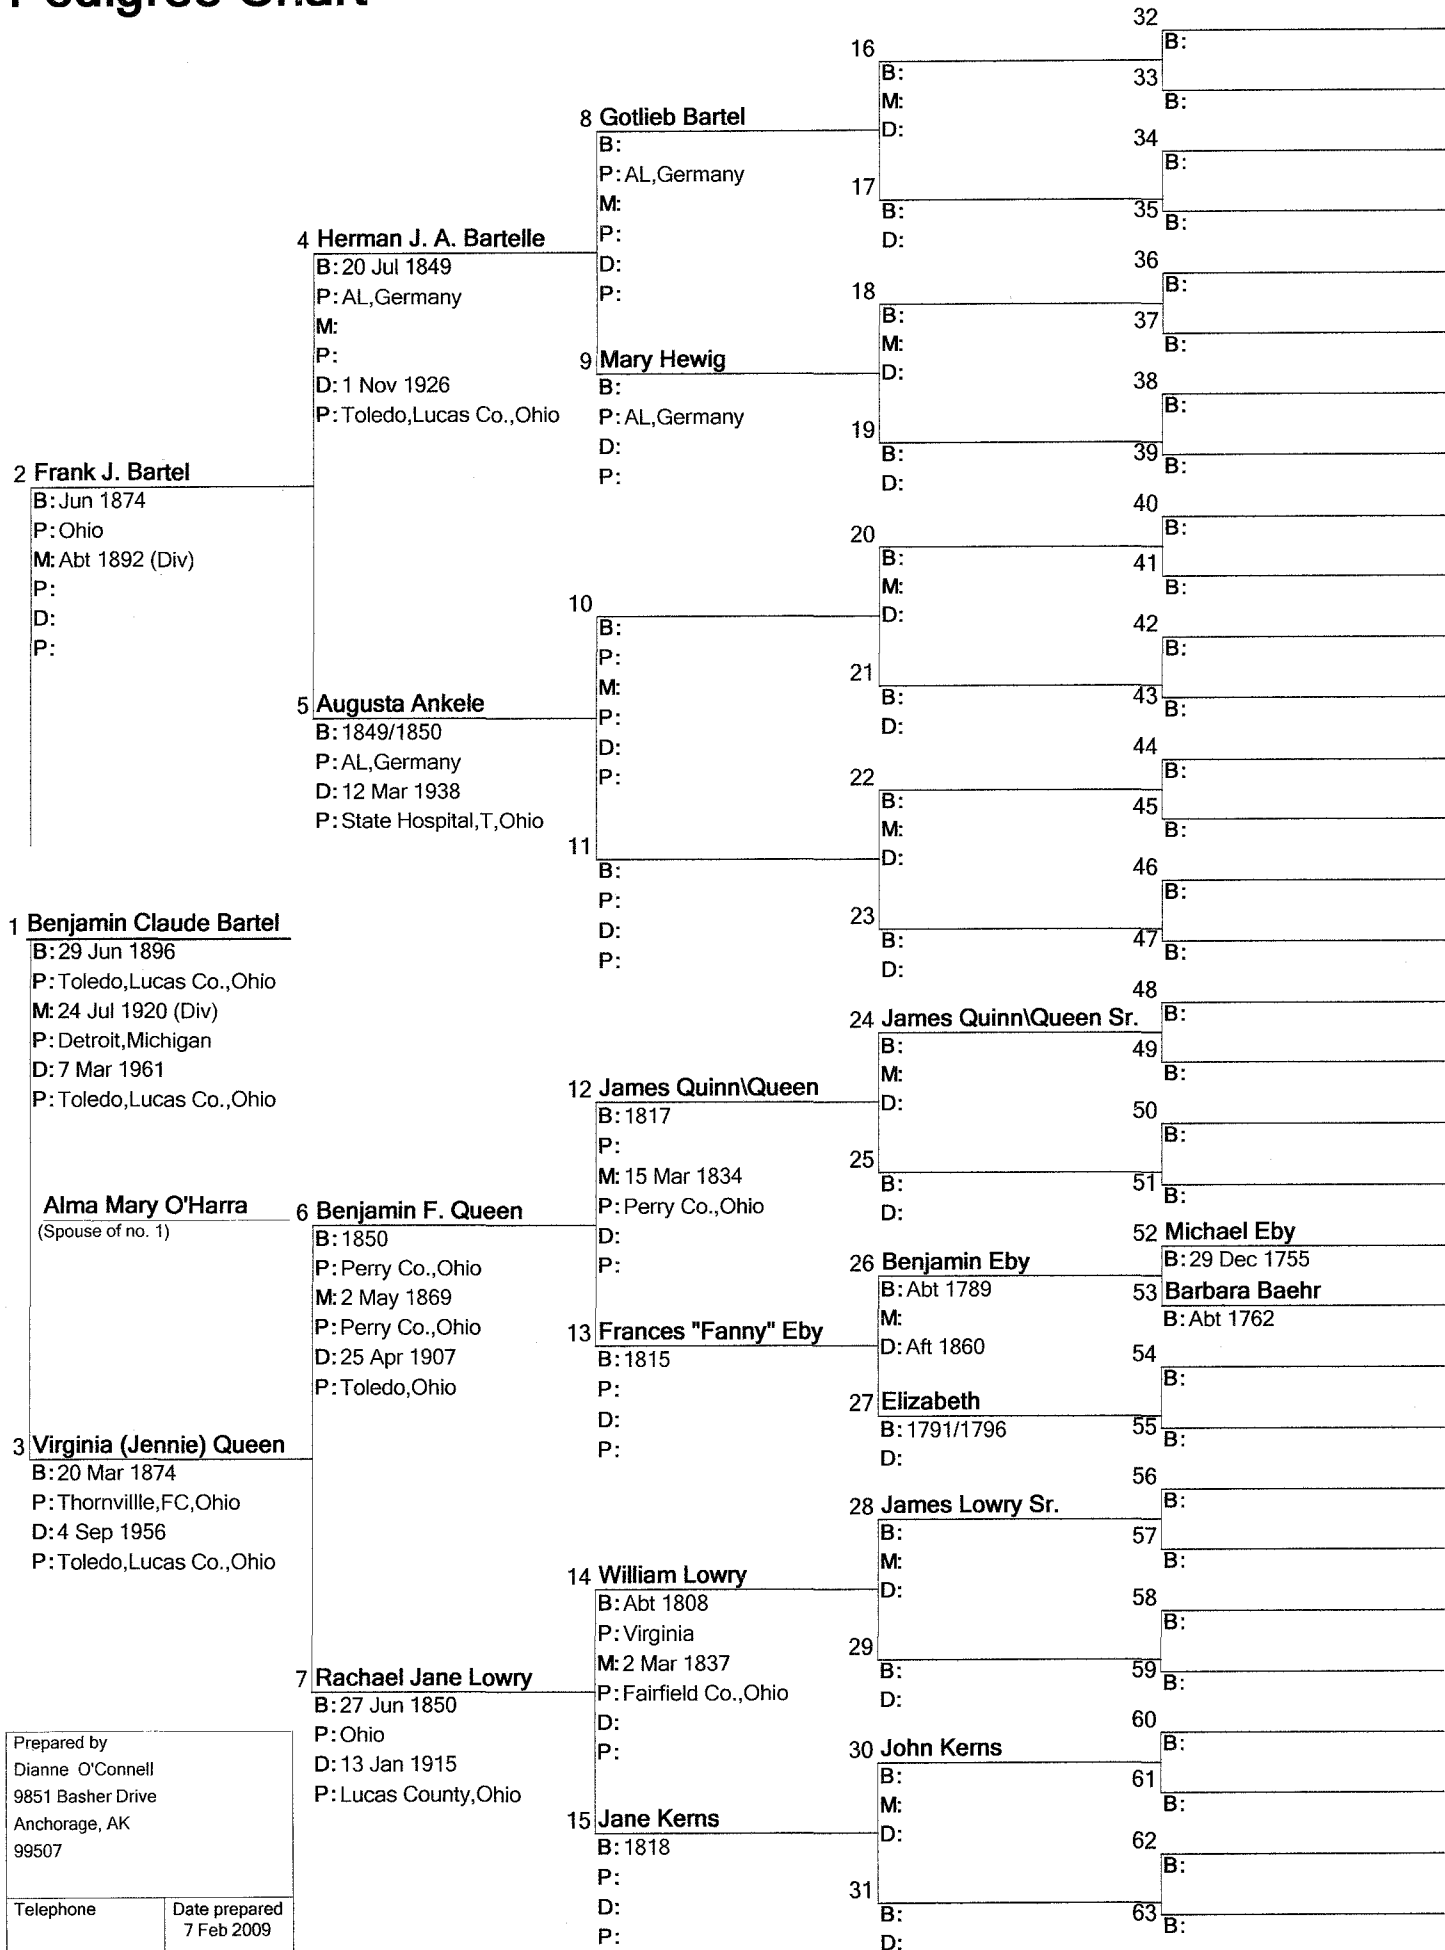

Pedigree Chart

Prepared by
Dianne O'Connell
9851 Basher Drive
Anchorage, AK
99507

Telephone   Date prepared
7 Feb 2009