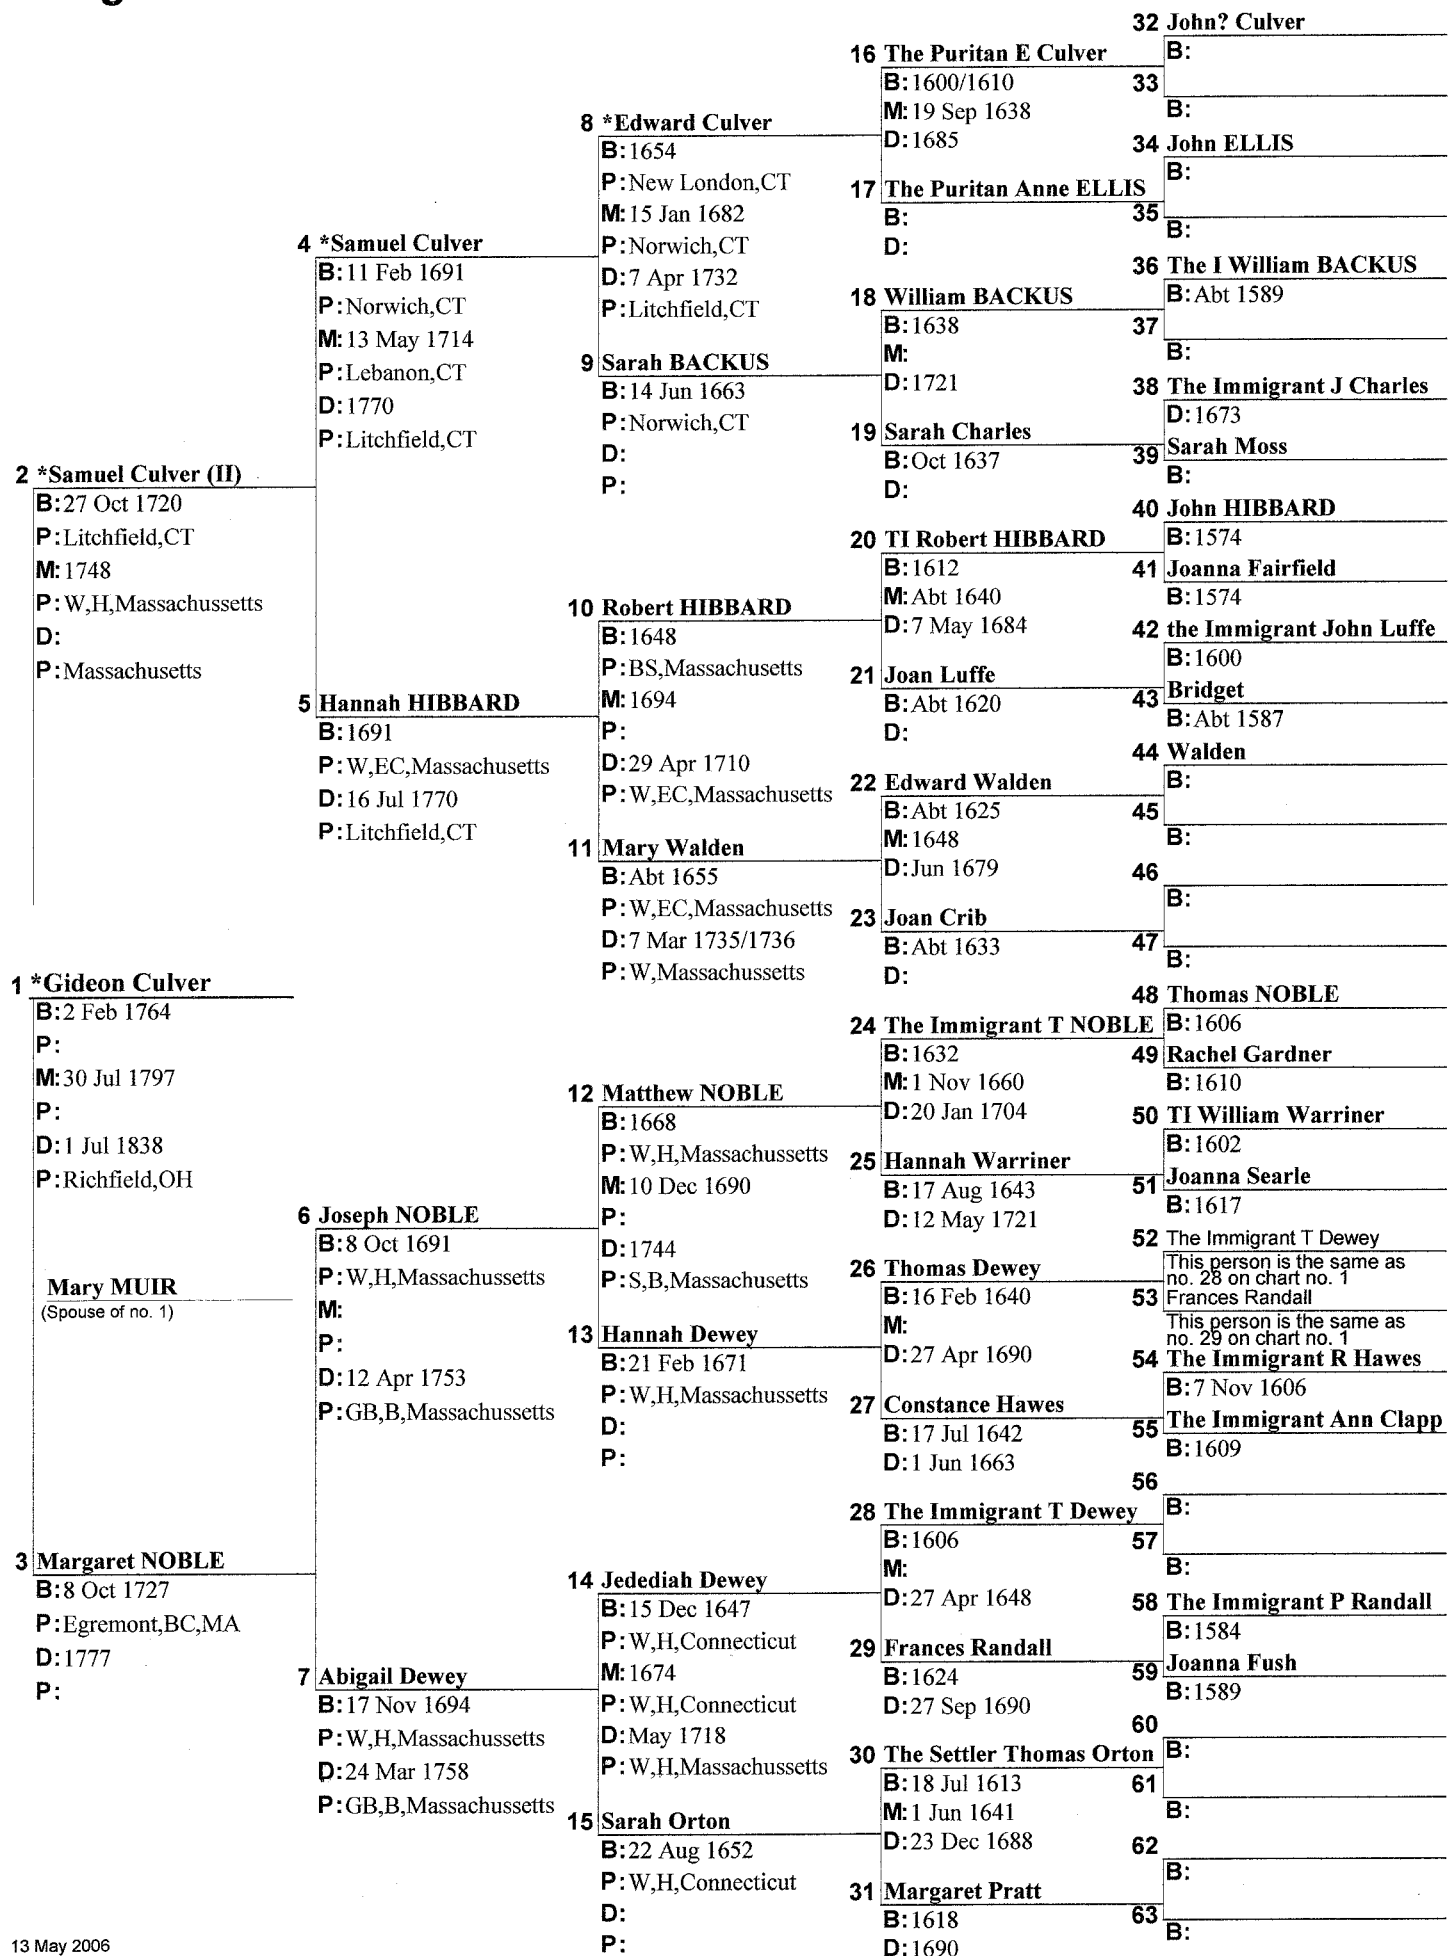

Pedigree Chart

Chart no. 1