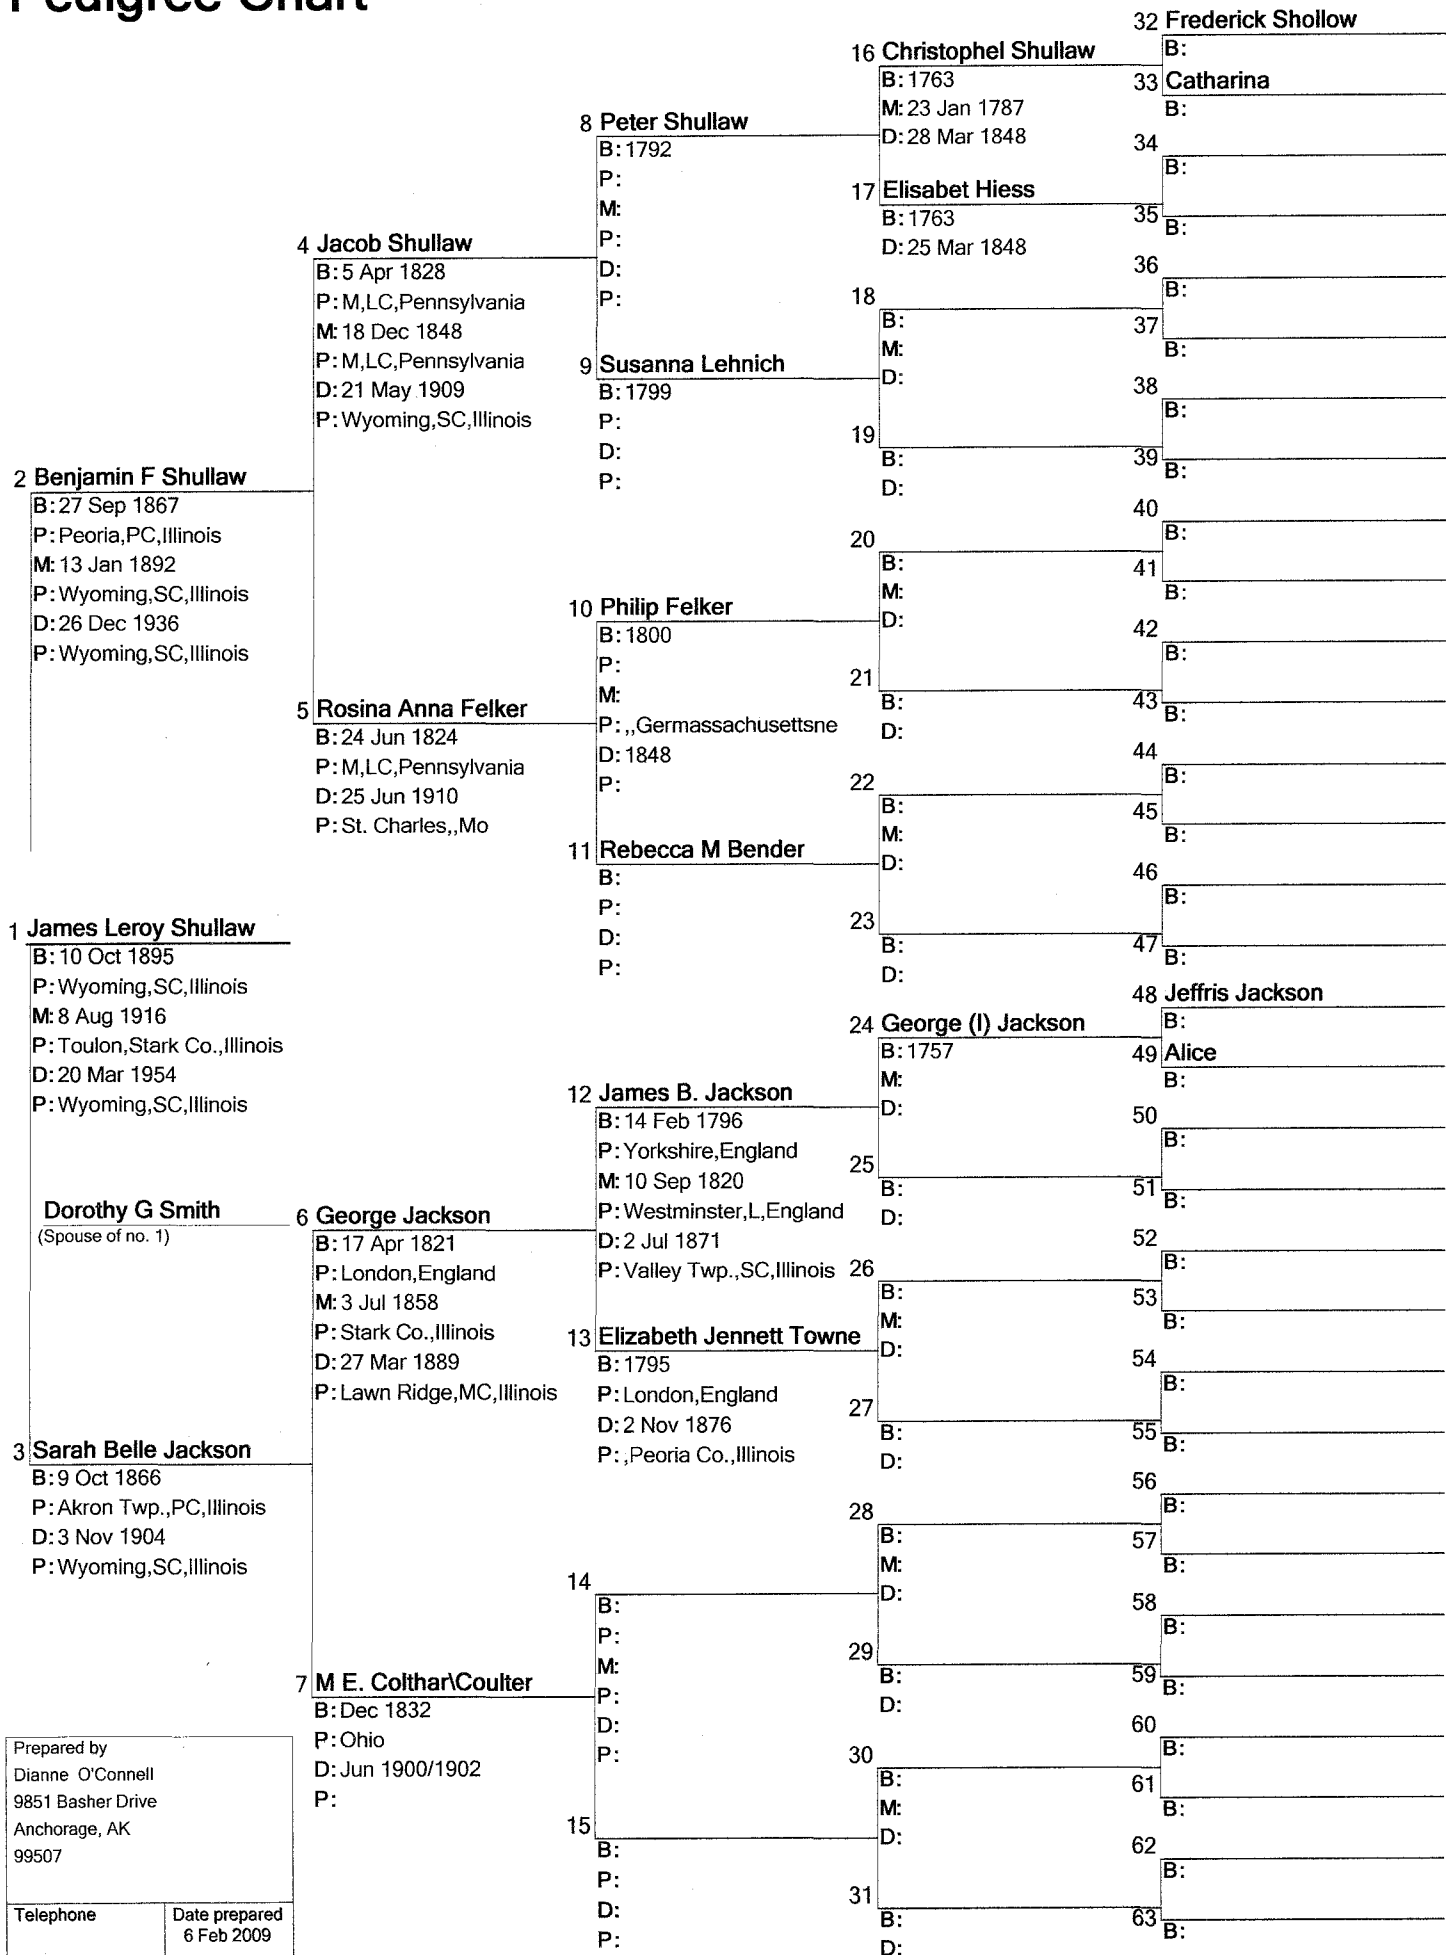

Pedigree Chart

Prepared by
Dianne O'Connell
9851 Basher Drive
Anchorage, AK
99507

Telephone   Date prepared
6 Feb 2009