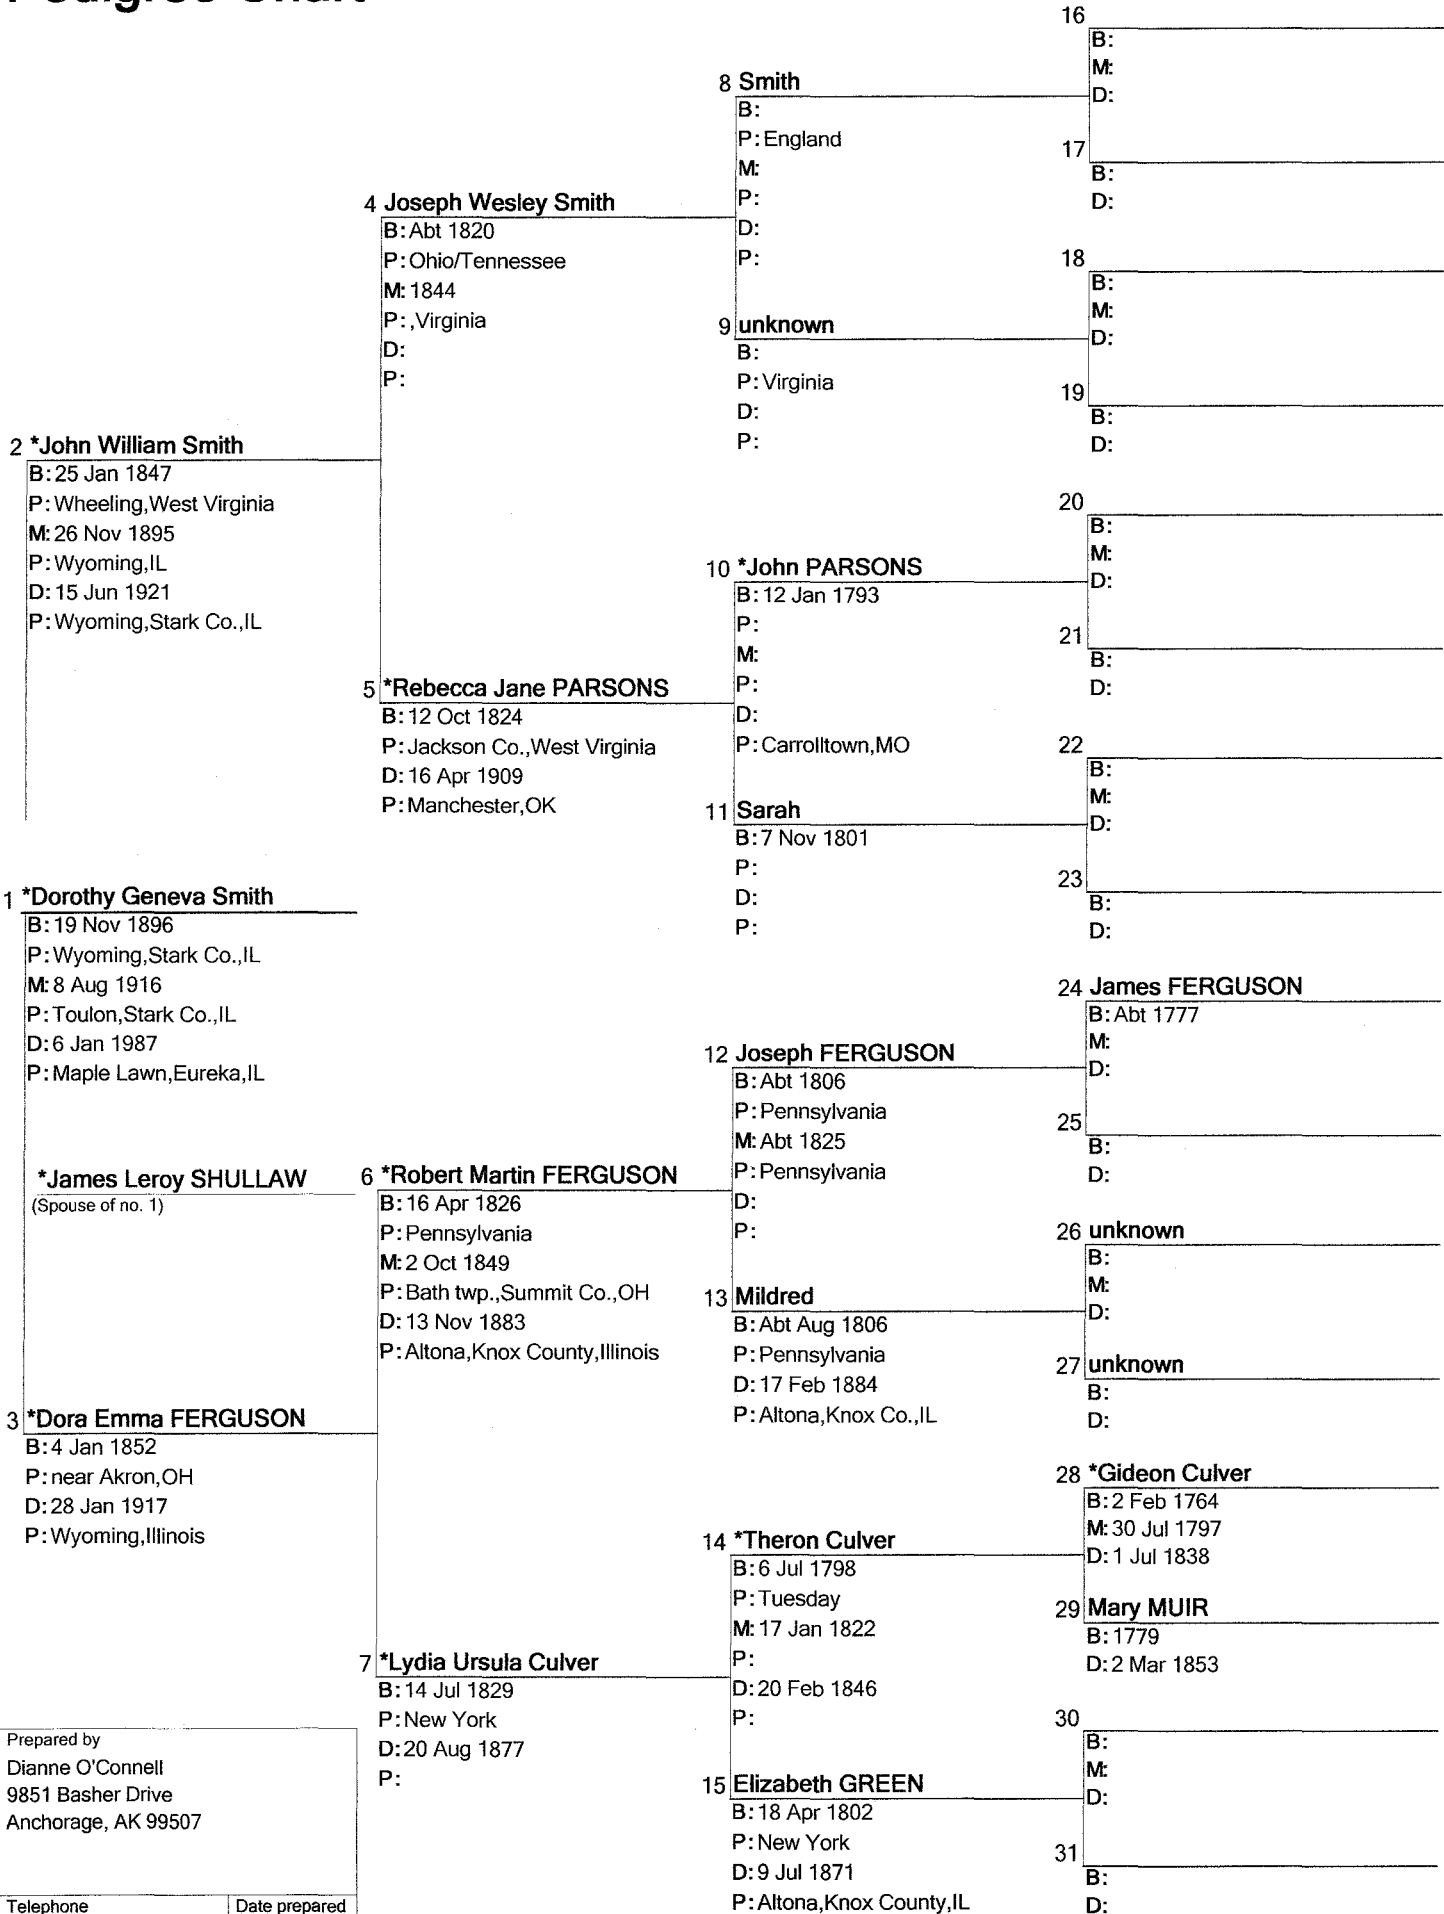

Pedigree Chart

Chart no. 1

Prepared by
Dianne O'Connell
9851 Basher Drive
Anchorage, AK 99507

Telephone _____ Date prepared
6 Feb 2009